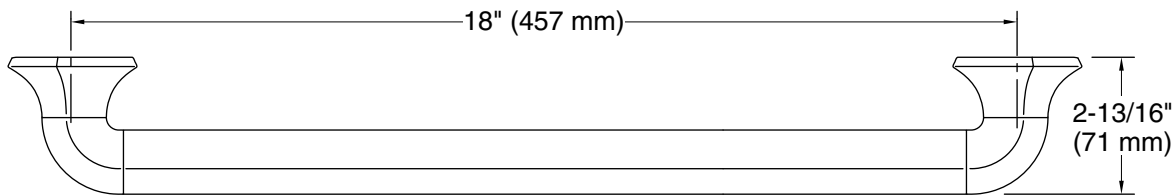

Features

- 18" (457 mm) bar
- Provides minimum 300 lb load capacity
- Part of the Occasion bathroom faucet and accessory collection

Material

- Premium metal construction for durability and reliability
- KOHLER finishes resist corrosion and tarnishing

Technical Information

All product dimensions are nominal.

Material: Stainless Steel

Notes

ADA compliant when installed to the specific requirements of these regulations.